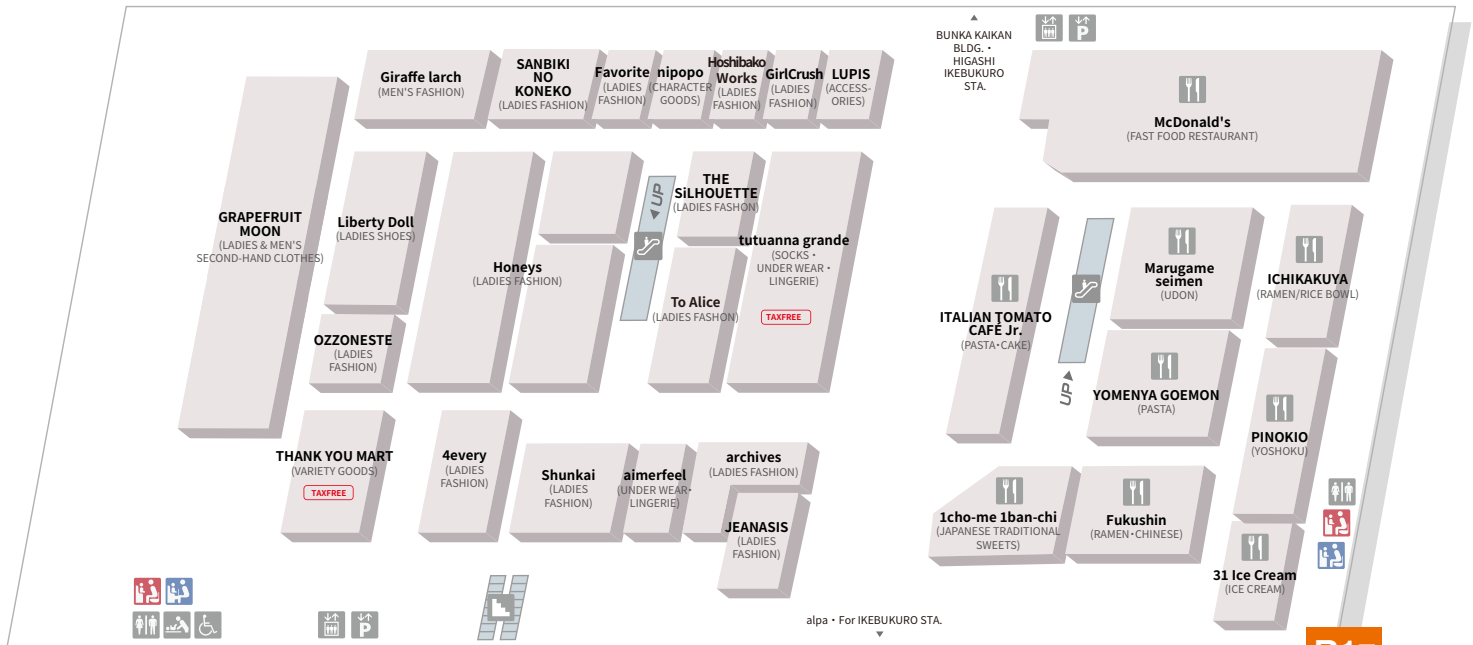

1F

B1F

- Restroom
- Woman's Restroom with Men's Restroom
- Restroom with Baby changing table diaper
- Escalator
- Elevator to Parking lot
- Including
- Multipurpose restroom
- Men's Restroom with
- Elevator
- Stair
- Restaurant

1F 1F RESTAURANT / CAFE / FOODS

- AENA
- Crescent MARKET Tokyo
- crocs
- GAANO
- Gachagacha no mori
- GirlCrush
- Hogushiya Honpo RIRAKU Full
- Hoken minaoshi honpo / SBI Sumishin Net Bank
- JINS TAXFREE
- Seria
- TOHO PHOTO
- WEGO
- Ichigo sweets senmonten "Strawberry Tiger"
- (SWEETS) FUJIYA Peko chan House
- ICHIMARUHACHI MATCHASARO
- JACK IN THE DONUTS
- KALDI COFFEE FARM
- MARION CREPES

B1F B1F RESTAURANT / CAFE / FOODS

- 4every
- aimerfeel
- archives
- Favorite
- Giraffe larch
- GRAPEFRUIT MOON
- Honeys
- Hoshibako Works
- JEANASIS
- Liberty Doll
- LUPIS
- nipopo
- OZZONESTE
- SANBIKI NO KONEKO
- SHUNKAI
- THANK YOU MART TAXFREE
- THE SILHOUETTE
- To Alice
- tutuanna grande TAXFREE
- 1cho-me 1ban-chi
- 31 Ice Cream
- Fukushin
- ICHIKAKUYA
- ITALIAN TOMATO CAFÉ JR.
- Marugame seimen
- McDonald's
- PINOKIO
- YOMENYA GOEMON

Description of the color of the mark ● RESTAURANT / CAFÉ / FOODS ● FASHION ● FASHION GOODS ● GOODS / COSMETICS ● CULTURE / SERVICE / ETC